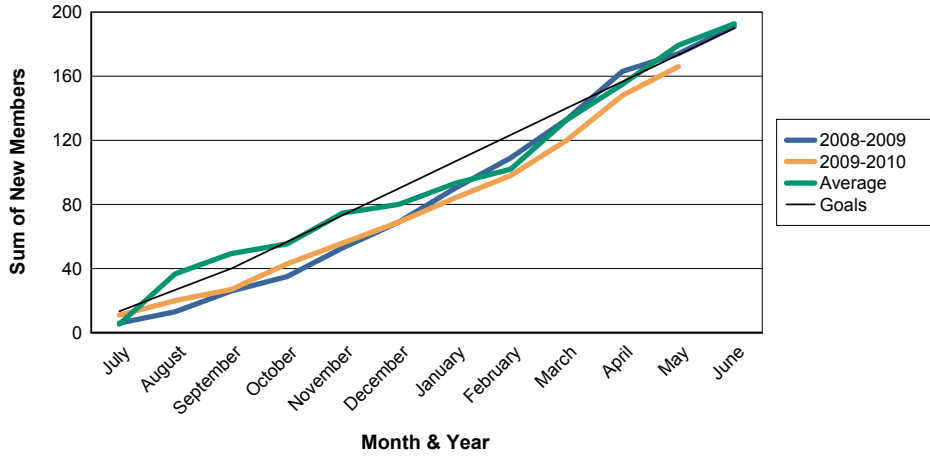

For District 111 N

Sum of Charter Members/ Month & Year

For District 111 N

3 Year Comparisons for GMT Constitutional Area 4

By GMT District

As of May 2010

Sum of New Members/ Month & Year

For District 111 N