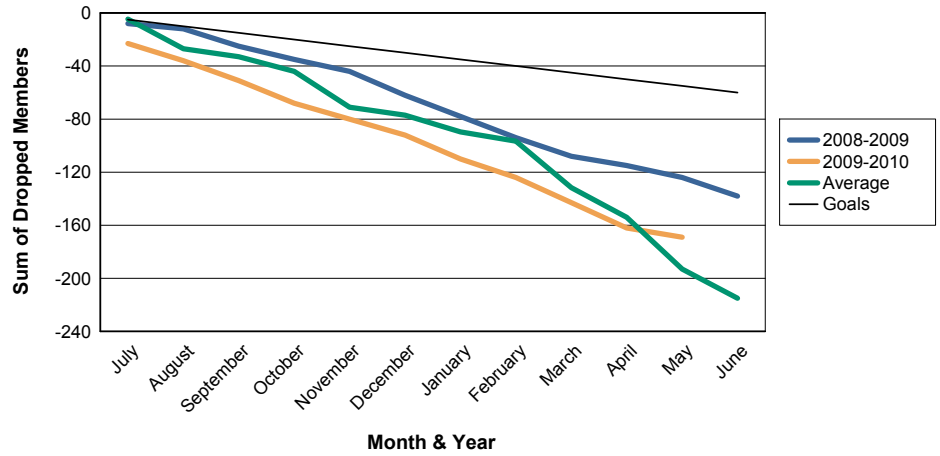

Sum of Dropped Members/ Month & Year

For District 111 N