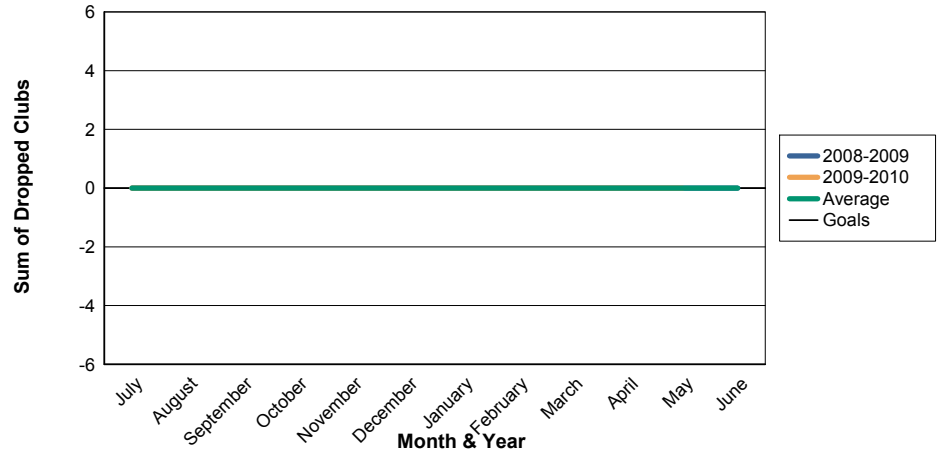

3 Year Comparisons for GMT Constitutional Area 4

By GMT District

As of May 2010

Sum of New Clubs/ Month & Year

For District 111 N

Sum of Dropped Clubs/ Month & Year

For District 111 N

Sum of Net Clubs/ Month & Year