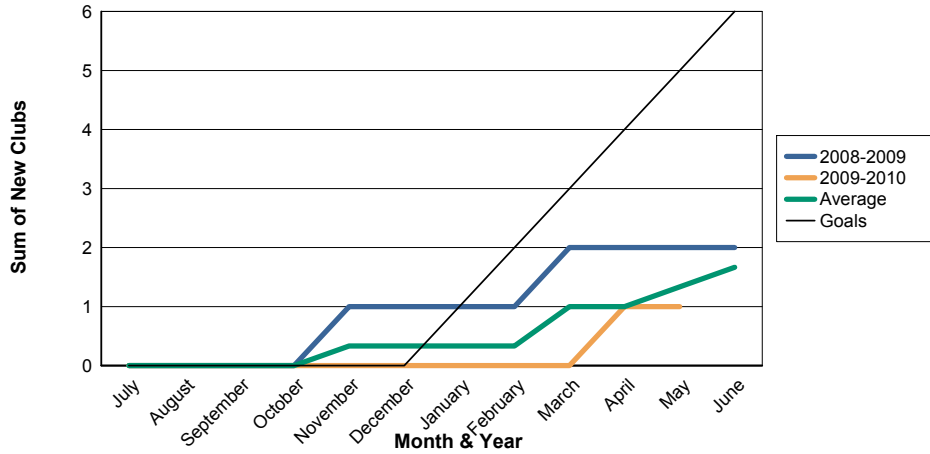

3 Year Comparisons for GMT Constitutional Area 4

By GMT District

As of May 2010

Sum of New Clubs/ Month & Year

For District 111 N

Sum of Dropped Clubs/ Month & Year

For District 111 N

Sum of Net Clubs/ Month & Year