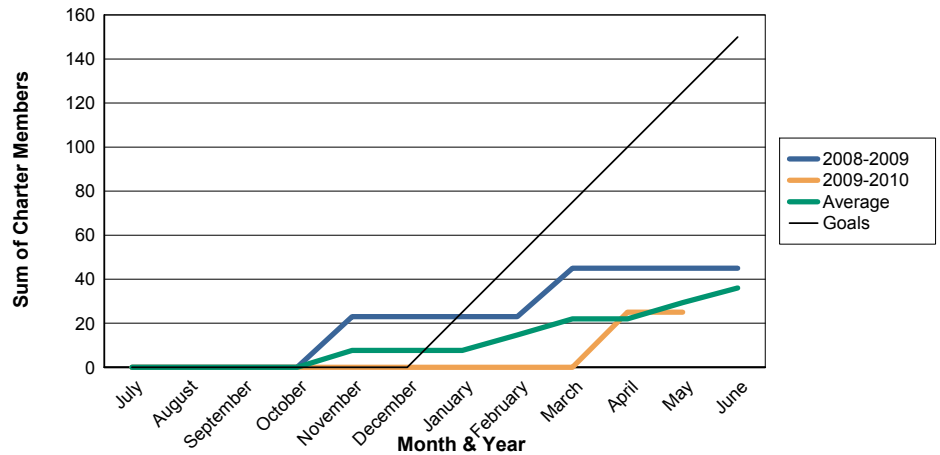

Sum of Charter Members/ Month & Year

For District 111 N