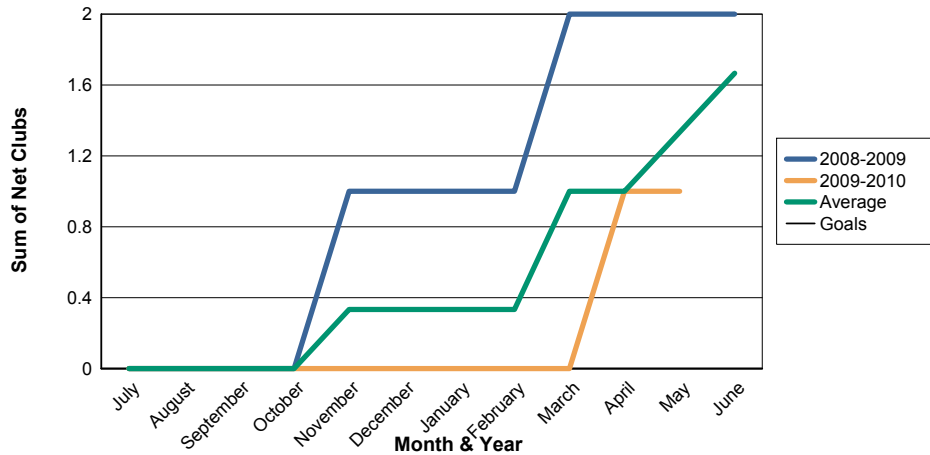

Sum of Net Clubs/ Month & Year

For District 111 N